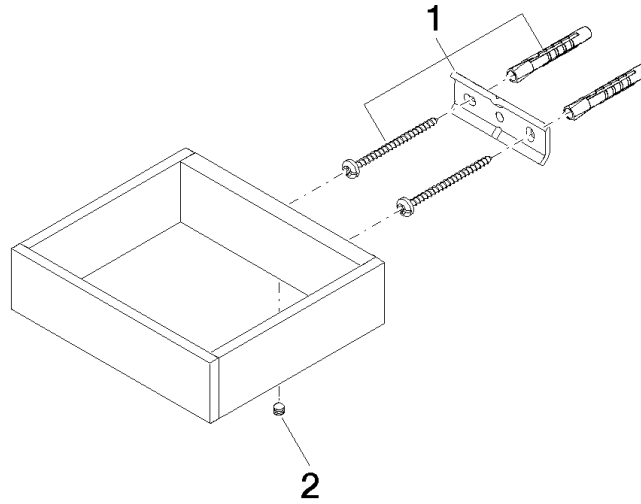

**Reserve tissue holder - Chrome**

MEM

83 590 780

- width 132mm
- height 35 mm
- 116mm projection

Fits: MEM, CYO

	Chrome	83 590 780-00
	Brushed Platinum	83 590 780-06
	Platinum	83 590 780-08
	Dark Chrome	83 590 780-19
	Brushed Durabronze (23kt Gold)	83 590 780-28
	Brushed Champagne (22kt Gold)	83 590 780-46
	Champagne (22kt Gold)	83 590 780-47
	Brushed Dark Platinum	83 590 780-99

83 590 780

mm [inches]

83 590 780

Parts for other finishes can be found here: Brushed Platinum

### Spare parts list

No.	Item Number	Name	Quantity used	Delivery time
1	05 17 20 718 00 90	fixing set	1	2
2	90 31 11 112 00 90	pin	1	2