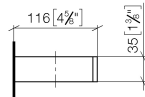

**Reserve tissue holder - Chrome**

MEM

83 590 780

- width 132mm
- height 35 mm
- 116mm projection

Fits: MEM, CYO

	Chrome	83 590 780-00
	Brushed Platinum	83 590 780-06
	Platinum	83 590 780-08
	Dark Chrome	83 590 780-19
	Brushed Durabronze (23kt Gold)	83 590 780-28
	Brushed Champagne (22kt Gold)	83 590 780-46
	Champagne (22kt Gold)	83 590 780-47
	Brushed Dark Platinum	83 590 780-99

83 590 780

mm [inches]

83 590 780

Parts for other finishes can be found here: Brushed Platinum