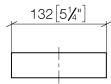

**Reserve tissue holder - Chrome**

MEM

83 590 780

- width 132mm
- height 35 mm
- 116mm projection

Fits: MEM, CYO

	Chrome	83 590 780-00
	Brushed Platinum	83 590 780-06
	Platinum	83 590 780-08
	Dark Chrome	83 590 780-19
	Brushed Durabronze (23kt Gold)	83 590 780-28
	Brushed Champagne (22kt Gold)	83 590 780-46
	Champagne (22kt Gold)	83 590 780-47
	Brushed Dark Platinum	83 590 780-99

83 590 780

mm [inches]

83 590 780

Parts for other finishes can be found here: Brushed Platinum